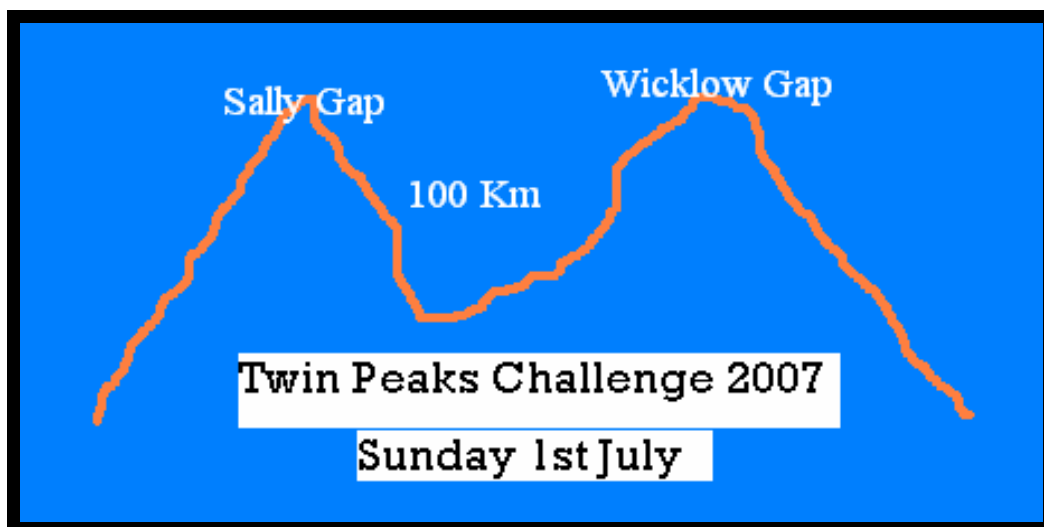

Calling Leisure Cyclists who like a challenge

Presents

Sign on:- **Town Hall Naas @ 9.00**

Start:- **10am**

Route:- **Naas – Blessington- Manor Kilbride- Sally Gap- Glenmacnass- Laragh- Wicklow Gap – Valleymount – Blessington- Naas**